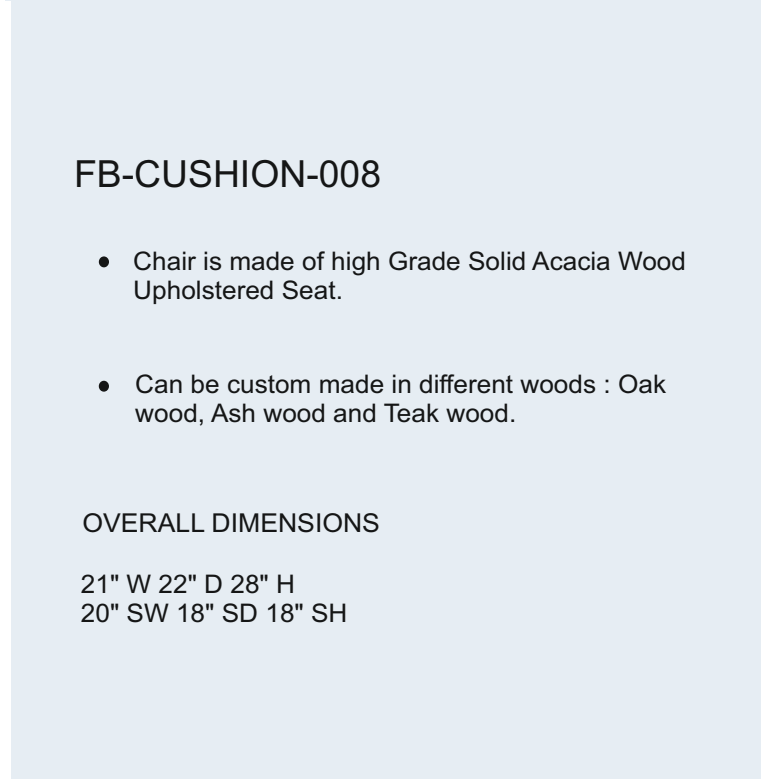

FB-CUSHION-008

- Chair is made of high Grade Solid Acacia Wood Upholstered Seat.
- Can be custom made in different woods : Oak wood, Ash wood and Teak wood.

OVERALL DIMENSIONS

21" W 22" D 28" H
20" SW 18" SD 18" SH