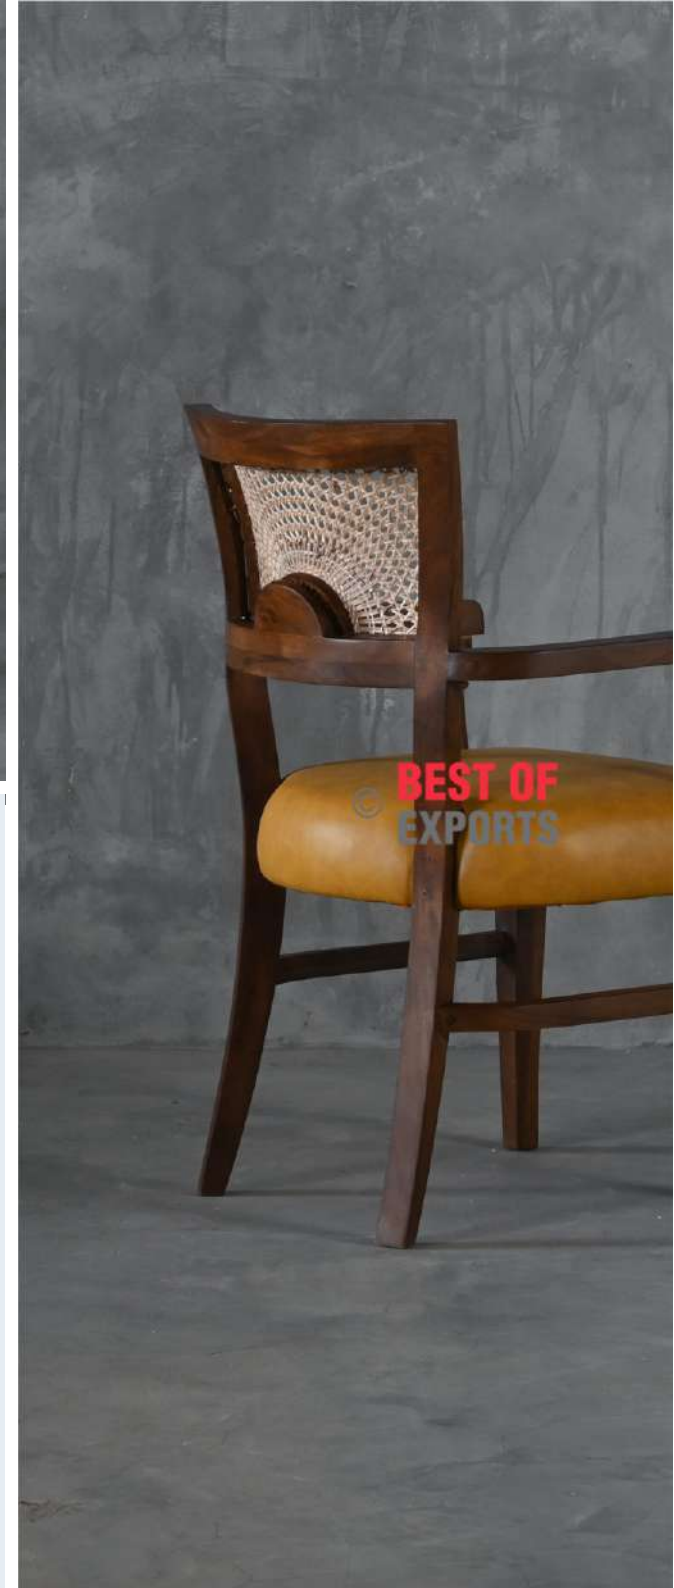

FB-CANE-018

- Chair is made of high Grade Solid Acacia Wood and Upholstered Seat.
- Natural Indian Cane at back.
- Can be custom made in different woods : Oak wood, Ash wood and Teak wood.

OVERALL DIMENSIONS

20" W 21" D 34" H
19" SW 19" SD 19" SH