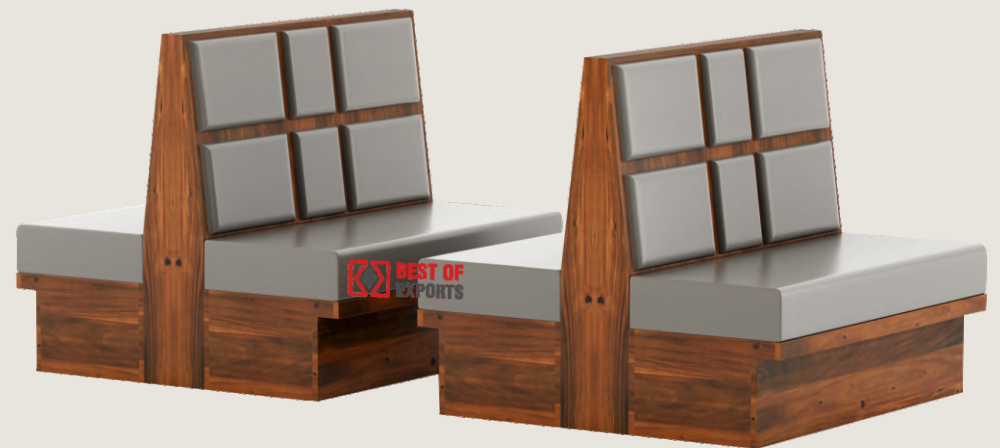

Gabon Booth Sofa

GABON STANDARD

- Customization is possible with wood .
- Customization of fabric and stitching pattern .
- Customization of length and structure .

W 48" D 24" H 45"

Item Code : FB-BOOTH-024